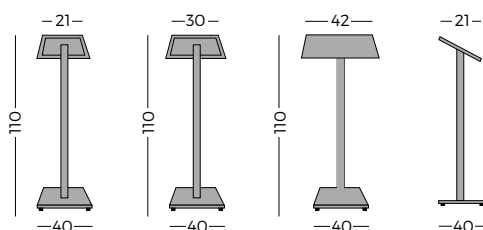

REF	H	L
794/21/AT	110	21 x 21
794/A4/AT	110	21 x 30
794/A3/AT	110	30 x 42

DIRECTORIOS PERFIL CURVO

ESP Atril de aluminio y base metálica con rótulo curvo de aluminio provisto de plástico protector antireflex. Disponible en medidas 21 x 21 cm., Din A4 y Din A3.

CURVED PROFILE DIRECTORIES

ENG Lectern in aluminium and metallic base with aluminium curved sign with a plastic protection antireflex/UV-stabilized. Dimensions 21 x 21 cm, A4 or A3.

MULTI-PLAQUES PROFIL COURBÉ

FRA Chevalet en aluminium et base métallique avec signalétique courbe en aluminium pourvu d'un plastique protecteur anti reflets/anti UV. Dimensions 21 x 21 cm, A4 ou A3.