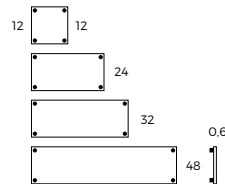

REF	L	H
798/12/12/M	12 x 12	0,6
798/12/24/M	12 x 24	0,6
798/12/32/M	12 x 32	0,6
798/12/48/M	12 x 48	0,6

GLASS SIGN

ENG Signs made transparent tempered glass and black vinyl. They are fixed to the wall through stainless steel screws or with kit 796/KAR adhesives. You can add pictograms and arrows to chosen text.