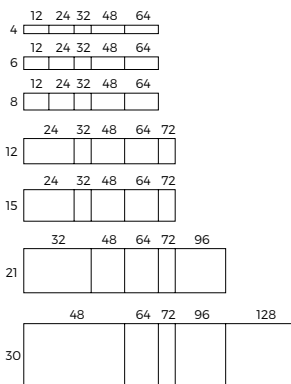

MURAL

REF L H

799/4/12/M	4 x 12	0.8
799/4/24/M	4 x 24	0.8
799/4/32/M	4 x 32	0.8
799/4/48/M	4 x 48	0.8
799/4/64/M	4 x 64	0.8
799/6/12/M	6 x 12	0.8
799/6/24/M	6 x 24	0.8
799/6/32/M	6 x 32	0.8
799/6/48/M	6 x 48	0.8
799/6/64/M	6 x 64	0.8
799/8/12/M	8 x 12	1
799/8/24/M	8 x 24	1
799/8/32/M	8 x 32	1
799/8/48/M	8 x 48	1
799/8/64/M	8 x 64	1
799/12/24/M	12 x 24	1
799/12/32/M	12 x 32	1
799/12/48/M	12 x 48	1
799/12/64/M	12 x 64	1
799/12/72/M	12 x 72	1
799/15/24/M	15 x 24	1.2
799/15/32/M	15 x 32	1.2
799/15/48/M	15 x 48	1.2
799/15/64/M	15 x 64	1.2
799/15/72/M	15 x 72	1.2