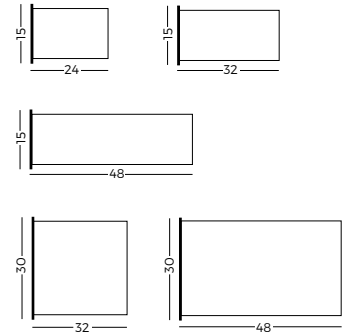

PROYECTADO

REF L H

799/15/24/P	15 x 24	2.4
799/15/32/P	15 x 32	2.4
799/15/48/P	15 x 48	2.4
799/30/32/P	30 x 32	3.6
799/30/48/P	30 x 48	3.6

REF L H

799/21/32/M	21 x 32	1.4
799/21/48/M	21 x 48	1.4
799/21/64/M	21 x 64	1.4
799/21/72/M	21 x 72	1.4
799/21/96/M	21 x 96	1.4
799/30/48/M	30 x 48	1.8
799/30/64/M	30 x 64	1.8
799/30/72/M	30 x 72	1.8
799/30/96/M	30 x 96	1.8
799/30/128/M	30 x 128	1.8
799/40/64/M	40 x 64	2
799/40/72/M	40 x 72	2
799/40/96/M	40 x 96	2
799/40/128/M	40 x 128	2
799/50/64/M	50 x 64	2
799/50/72/M	50 x 72	2
799/50/96/M	50 x 96	2
799/50/128/M	50 x 128	2
799/60/72/M	60 x 72	2
799/60/96/M	60 x 96	2
799/60/128/M	60 x 128	2
799/60/144/M	60 x 144	2