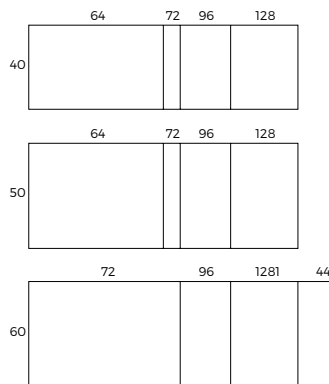

PROYECTADO

REF L H

799/15/24/P	15 x 24	2.4
799/15/32/P	15 x 32	2.4
799/15/48/P	15 x 48	2.4
799/30/32/P	30 x 32	3.6
799/30/48/P	30 x 48	3.6

REF L H

799/21/32/M	21 x 32	1.4
799/21/48/M	21 x 48	1.4
799/21/64/M	21 x 64	1.4
799/21/72/M	21 x 72	1.4
799/21/96/M	21 x 96	1.4
799/30/48/M	30 x 48	1.8
799/30/64/M	30 x 64	1.8
799/30/72/M	30 x 72	1.8
799/30/96/M	30 x 96	1.8
799/30/128/M	30 x 128	1.8
799/40/64/M	40 x 64	2
799/40/72/M	40 x 72	2
799/40/96/M	40 x 96	2
799/40/128/M	40 x 128	2
799/50/64/M	50 x 64	2
799/50/72/M	50 x 72	2
799/50/96/M	50 x 96	2
799/50/128/M	50 x 128	2
799/60/72/M	60 x 72	2
799/60/96/M	60 x 96	2
799/60/128/M	60 x 128	2
799/60/144/M	60 x 144	2