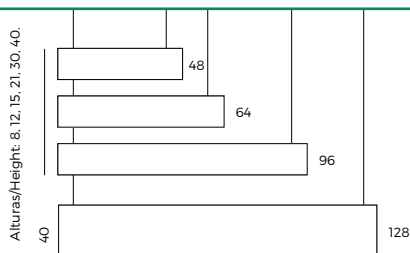

REF	L	H
799/21/48/S	21 x 48	2,8
799/21/64/S	21 x 64	2,8
799/21/96/S	21 x 96	2,8
799/30/48/S	30 x 48	3,6
799/30/64/S	30 x 64	3,6
799/30/96/S	30 x 96	3,6
799/40/64/S	40 x 64	4
799/40/96/S	40 x 96	4
799/40/128/S	40 x 128	4

PICTOGRAMA Y DIRECTORIO PERFIL CURVO

ESP Rótulo suspendido doble cara de perfil curvo. Está fabricado con perfil de aluminio anodizado en color plata mate. El soporte permite la incorporación del papel (pictograma o texto). Mediante una ventosa especial se puede levantar el plástico protector.

SUSPENDED CURVED PROFILE SIGNS

ENG Wall curved profile double side signs made with silver anodised aluminium frame. The transparent sleeve allows you to add paper with pictograms or text. With a suction cup pull off the transparent sleeve to change the text.

SIGNALÉTIQUE SUSPENDU PROFIL COURBÉ

FRA Profil suspendu double face en aluminium anodisé convexe pour signalétique ou pictogrammes. L'incorporation de l'information papier (picto ou texte) est facile. Grâce à une ventouse on enlève le plastique transparent qui protège le support et on insère le texte.