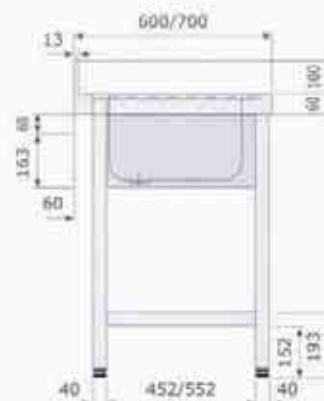

BASTIDORES PARA INCORPORAR LAVAVAJILLAS BAJO LOS ESCURRIDORES DE LOS FREGADEROS

- Como se indica en el dibujo de medidas, estos bastidores han sido diseñados para colocar lavavajillas estándar de **600 x 600mm** por una **altura máxima de 830mm**, que mediante la regulación de los pies puede llegar **hasta 850mm**. En los bastidores de 700mm de profundidad, si el lavavajillas puede introducirse hacia el interior, esta altura puede ser superior.
- **El montaje de los bastidores-soporte se realiza con suma facilidad** gracias a un sistema de colisos que se complementan con tuercas de paso métrico embutidas en las patas. Para facilitar el montaje, en cada bastidor se suministra **una llave "allen"**.
- Las patas y el plafón trasero, como se aprecia en dibujo, **quedan adelantados 60mm de la pared** para poder salvar la curva sanitaria y poder pasar las instalaciones de red.
- Unas escuadras de refuerzo ayudan a que una vez montados se consiga **una excelente robustez**.
- Junto con el bastidor se suministra una escuadra de acero inoxidable que se fija en la pared para apoyar el fregadero en el extremo del escurridor.
- Construidos totalmente **en acero inoxidable 18/10** (soportes, plafones, escuadras de refuerzo y estantes).
- **Todos los bastidores se suministran con estante inferior**.
- **Los precios indicados son sólo del bastidor-soporte. No incluye el fregadero.**

Bastidores para lavavajillas

	Modelo BASTIDOR	Referencia	Medidas totales (mm)	Para fregaderos
  1 Cubeta + 1 Escurridor	BF-126-L	1222119	1200 x 600	FI-126
	BF-127-L	1222120	1200 x 700	FI-127
			FREGADERO FREGADERO	FI-126/11 FI-127/11
<i>Modelo único para fregaderos con el escurridor a la derecha o a la izquierda.</i>				
  2 Cubetas + 1 Escurridor	BF-186-L	1222121	1800 x 600	FI-186
	BF-187-L	1222122	1800 x 700	FI-187
			FREGADERO FREGADERO	FI-186/21 FI-187/21
<i>Modelo único para fregaderos con el escurridor a la derecha o a la izquierda.</i>				

LOS FREGADEROS NO VAN INCLUIDOS EN EL PRECIO